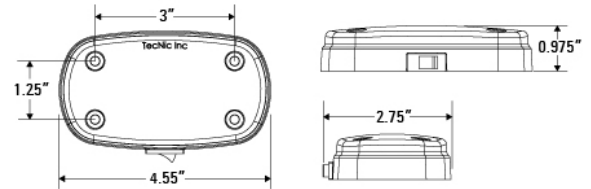

#### Specifications

<b>Dimensions:</b>	4.55"X2.75"X0.975" (see diagram)
<b>LEDs:</b>	12
<b>Current:</b>	0.54A-0.66A
<b>Wire:</b>	8"
<b>Mounting:</b>	Surface mount using (4) #6 screws
<b>LED colors:</b>	White, Neutral White
<b>Angle:</b>	180°