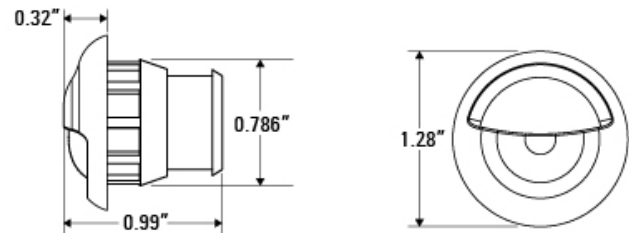

See www.TecNiqInc.com for more details and a complete list of part numbers.

E34

**GROMMET MOUNT
STEP ACCENT LIGHT**

Technical features

- ✦ Light provides downward accent light
- ✦ Perfect for steps or walkways
- ✦ Water proof
- ✦ Easily mounts into a 3/4" hole
- ✦ Completely sealed IP68 rated design
- ✦ Includes chemical resistant TPE grommet

Specifications

| | |
|--------------------|----------------------------------------------------------|
| Dimensions: | 1.28" x 1" |
| LEDs: | 1 |
| Voltage: | 9 - 14V DC |
| Current: | 0.06A-0.08A Red 0.07A-0.09A White 0.02A-0.04A Blue |
| Connector: | 9" Pigtail |
| Mounting: | Grommet Mounts in 3/4" hole |
| LED colors: | Red, White & Blue |