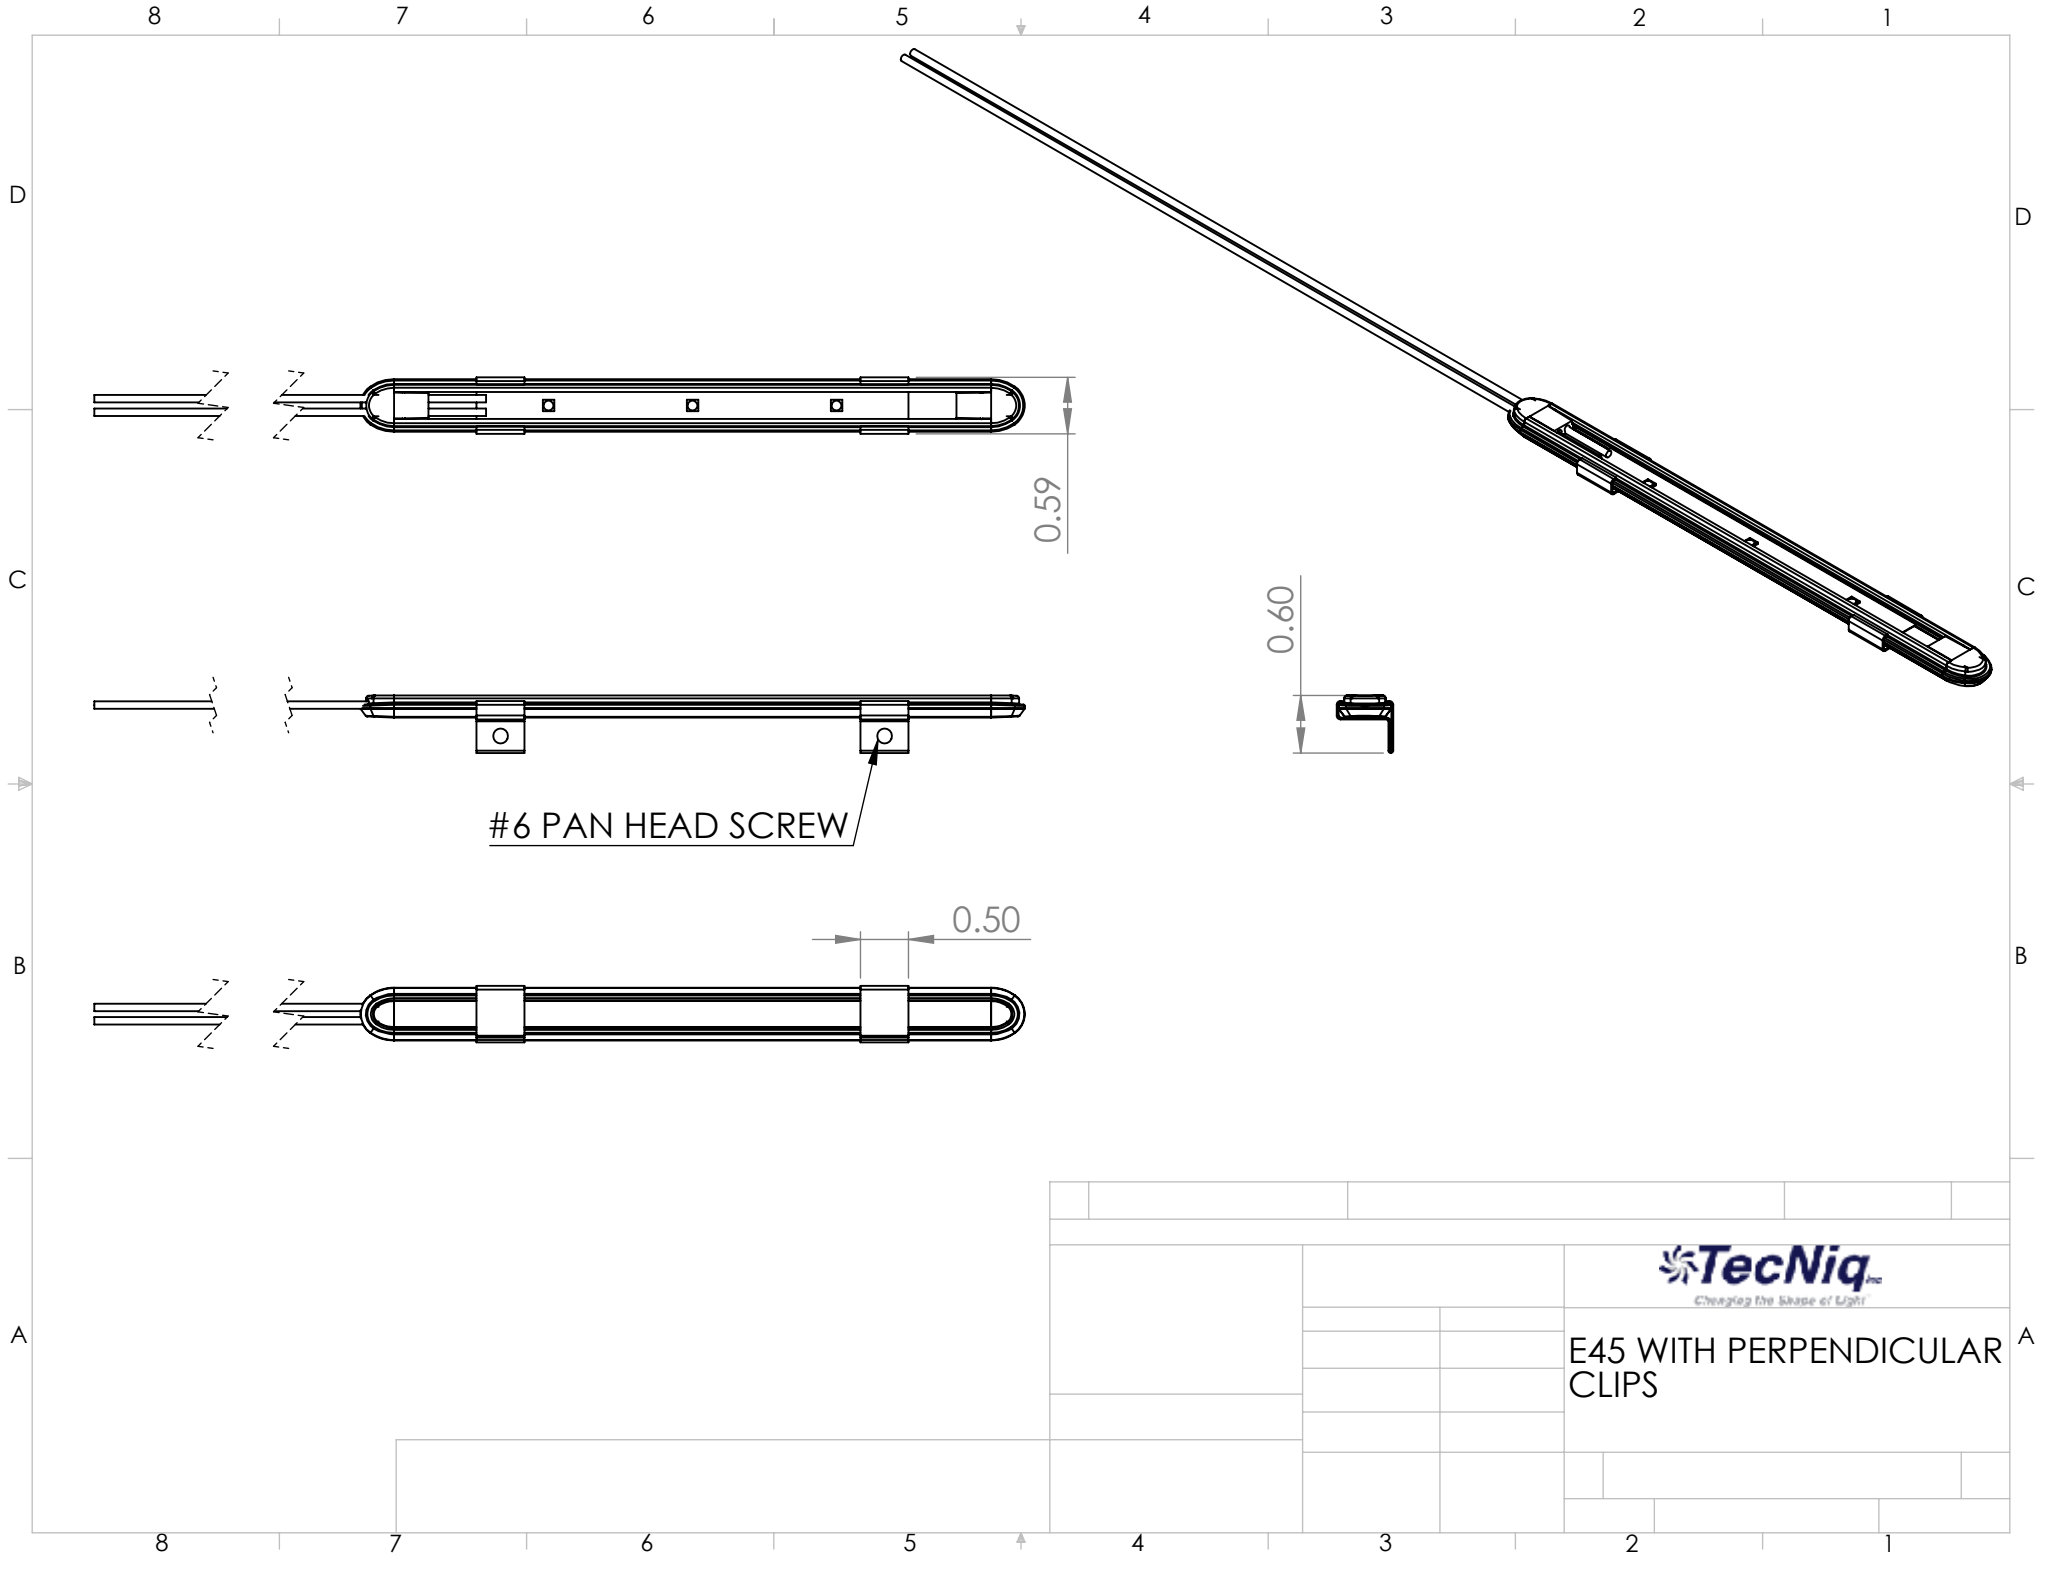

#6 PAN HEAD SCREW

0.59

0.50

0.33

TecNiq
Changing the Shape of Light

E45 WITH PARALLEL CLIPS

E45 WITH PERPENDICULAR CLIPS