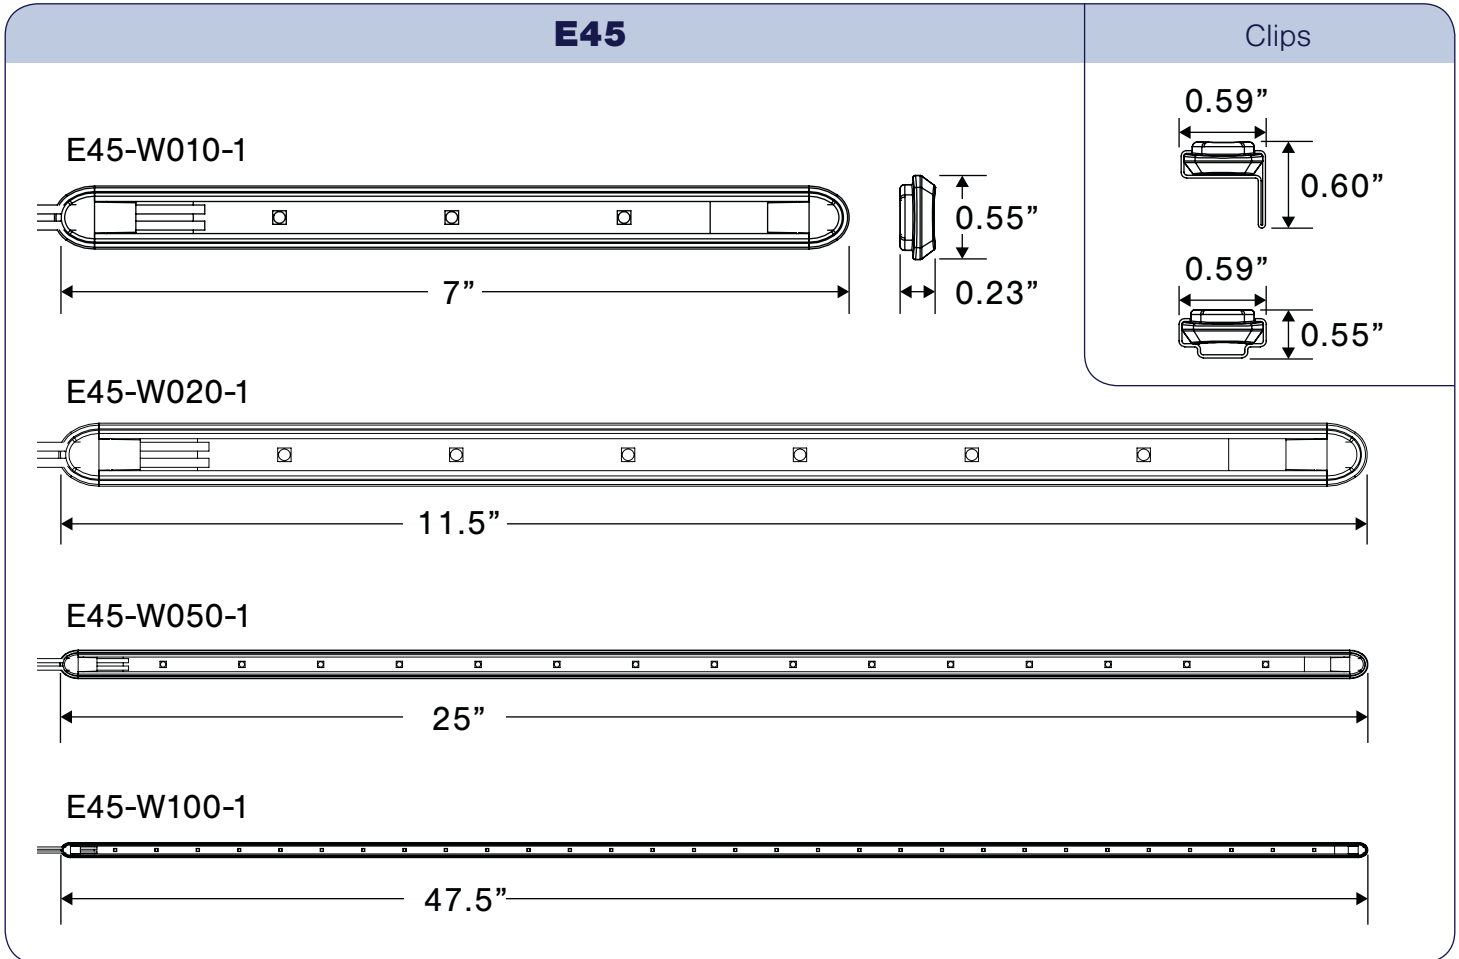

## TecNiq's New E45 Slim Light

LED strip lights are often installed on slightly curved, uneven or a wide variety of surface finishes such as wood, fiberglass and metal. For these applications, a secure, permanent mounting method is needed, especially when high heat and/or humidity is expected. TecNiq's new E45 Slim Light is the perfect solution. Available in standard or premium lumen output, they install quickly and easily with durable powder-coated clips. Ideal underneath a gunwale, shelf, step or other site with extremely limited space, they deliver the same performance, reliability and value as TecNiq's other lighting products, and come with a limited lifetime warranty.

Installation of E45 Slim Lights is a breeze and highly adaptable. Flat or perpendicular clips are fastened with a simple #6 pan head screw. Once wired, the fixtures are simply snapped into place, making it especially easy to install when complete access is limited. The lights are easily daisy-chained for lengths greater than 47.5" or when a unique configuration is needed.

- Premium models offer twice the brightness
- Easy installation, snaps into place with flat and 90° mounting clips
- Available in 7", 11.5", 25", 47.5" lengths
- Sealed with TPE end caps for superior protection
- 50,000-hour life performance rating