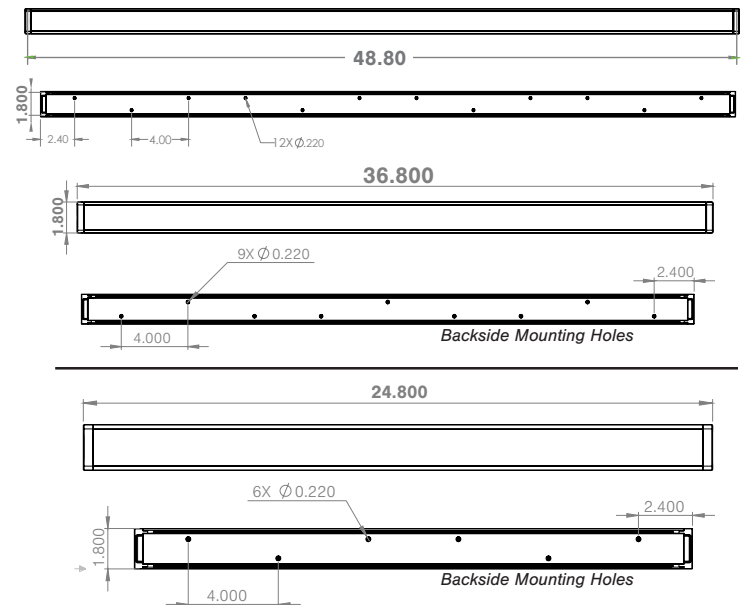

The All New **E49 Slim Line Area/Accent Light** is the newest accent light from TecNiq. The E49 features (3) available lengths, each equipped with bright white & blue LEDs. The **E49** is made with a frosted acrylic lensing for evenly distributed light output, and is surface mounted for easy installation. **See www.TecNiqInc.com for complete details and a complete list of part numbers.**

Technical Features

- ✦ Frosted Acrylic lens for even light distribution
- ✦ Available in 24", 36", or 48" length models
- ✦ Designed for 100,000 hours of performance
- ✦ Comes with 12" Sheathed pigtail connectors

E49

SLIM LINE AREA/ACCENT SURFACE MOUNT LIGHT

* Black Clips provide easier under cabinet installation.

Specifications

Dimensions:	24.8" x 1.8" x 0.35" (2ft model) 36.8" x 1.8" x 0.35" (3ft model) 48.8" x 1.8" x 0.35" (4ft model)
LEDs:	2ft/ 144(72 white/72 blue) 3ft/ 216(108 white/108 blue) 4ft/ 288 (144 white & 144 blue)
Voltage:	9 - 14V DC
Current:	0.6A ±0.08A Blue 0.710A ±0.09 White
Lumens:	2ft White/2650, Blue/215 3ft White/4000, Blue/325 4ft White 4720, Blue/420
Connector:	12" Sheathed Pigtail
Mounting:	Surface mount
Wire colors:	Black Wire Ground Blue Wire Positive (blue LEDs) White Wire Positive (white LEDs)

California Proposition 65

WARNING: This product can expose you to chemicals including lead, which is known to the State of California to cause cancer, birth defects or other reproductive harm

Part Numbers	Description	Std Pk	Connector
E49-BWB20-1	2ft Slim Line Area/Accent Light, White & Blue (144 LEDs)	-	12" Sheathed Pigtail
E49-BWB30-1	3ft Slim Line Area/Accent Light, White & Blue (216 LEDs)	-	12" Sheathed Pigtail
E49-BWB40-1	4ft Slim Line Area/Accent Light, White & Blue (288 LEDs)	-	12" Sheathed Pigtail
E49-0B05-1	E49 Black Powder Coated Parallel Mounting Clips	-	NA