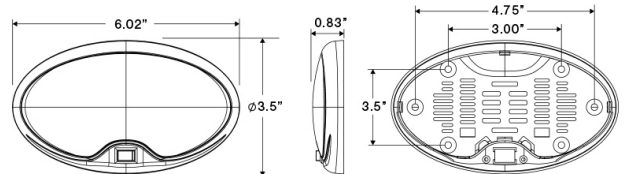

Our LED accent and area lighting products incorporate the industry's top-performing LEDs and materials, and the highest-efficiency optical designs. At 4.5", the **E51** LED dome light features 12 high efficiency LEDs, putting out 300 lumens.

See [www.TecNiqInc.com](http://www.TecNiqInc.com) for complete details and a complete list of part numbers.

**E51**

**OVAL SURFACE  
MOUNT DOME LIGHT**

### Technical features

- ✦ Lamp features twelve high efficiency LEDs
- ✦ Sleek and stylish surface mount design
- ✦ Available with or without integrated ON/OFF switch
- ✦ Two mounting hole patterns, hidden behind lens
- ✦ Reliable performance over 50,000 hours

### Specifications

<b>Dimensions:</b>	6" x 3.5" x 0.83" (see diagram)
<b>LEDs:</b>	12
<b>Current:</b>	0.32A - 0.44A
<b>Wire:</b>	8"
<b>Mounting:</b>	Surface mounted
<b>LED colors:</b>	White
<b>Voltage:</b>	9 - 14V DC
<b>Lumens:</b>	300