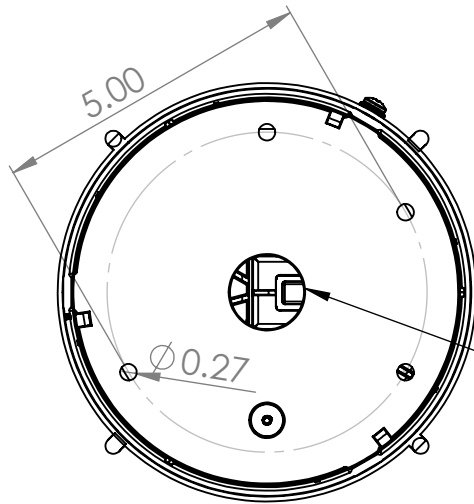

Ø7.04

4.60
3.94

Ø6.36

5.00

Ø0.27

1" NPT

 **TecNiq**
Changing the Shape of Light

K10