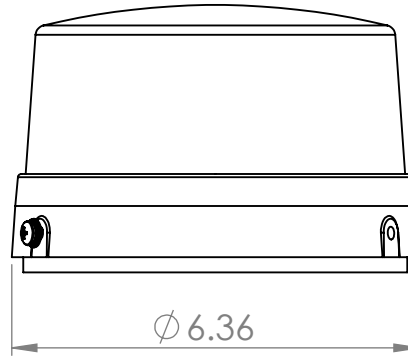

Ø7.04

4.60
3.94

Ø6.36

5.00

Ø0.27

1" NPT

 **TecNiq**
Changing the Shape of Light

K10