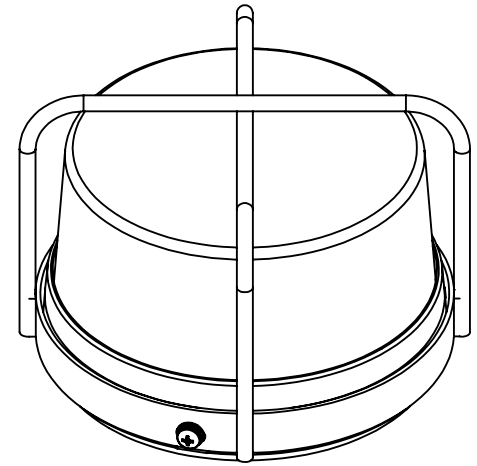

Ø7.04

4.60
3.94

Ø6.36

5.00

Ø0.27

1" NPT

 **TecNiq**
Changing the Shape of Light

K10