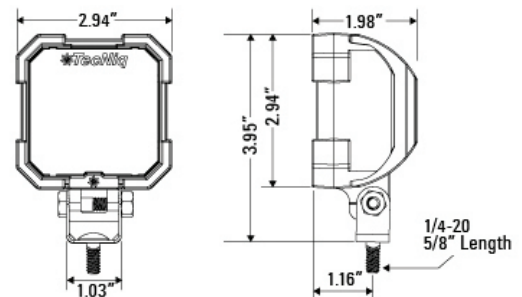

Specifications

Dimensions:	3"x 4"x 2" (4 LED)
LEDs:	4
Voltage:	9 - 30VDC
Connector:	9" Pigtail
Mounting:	Mounts with 5/8" mounting bolt and hardware (included)
Lumens:	1100 Lumens (4 LED)

California Proposition 65