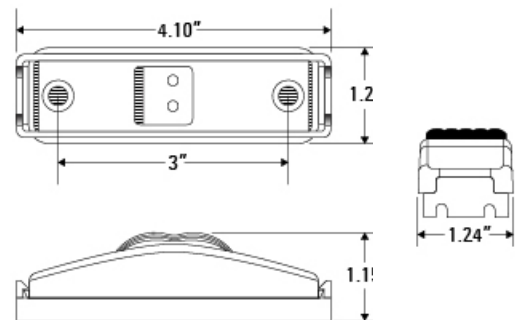

S19

**PC RATED 1x4
SIDE MARKER**

Technical features

- ✦ Standard non-polarized male connector
- ✦ IP68 Rated - Dust and water proof
- ✦ Exceeds FMVSS 108 standards
- ✦ Excellent UV Resistance - Automotive exterior lighting grade polycarbonate

Specifications

Dimensions:	1.25"x 4"x 1.15"
LEDs:	1
Voltage:	9 - 14DC
Current:	0.04A-0.07A Red/Amber
Connector:	Mounts with self-grounding base
Mounting:	Surface-mounted with 3" hole spacing
LED Colors:	Red and Amber

California Proposition 65

WARNING: This product can expose you to chemicals including lead, which is known to the State of California to cause cancer, birth defects or other reproductive harm

Part Numbers	Description	Std	Connector
S19-AA00-1	1"x4" Amber PC Sidemarker Amber Lens	120	Self-grounding Base
S19-AC00-1	1"x4" Amber PC Sidemarker Clear Lens	120	Self-grounding Base
S19-RC00-1	1"x4" Red PC Sidemarker Clear Lens	120	Self-grounding Base
S19-RR00-1	1"x4" Red PC Sidemarker Red Lens	120	Self-grounding Base