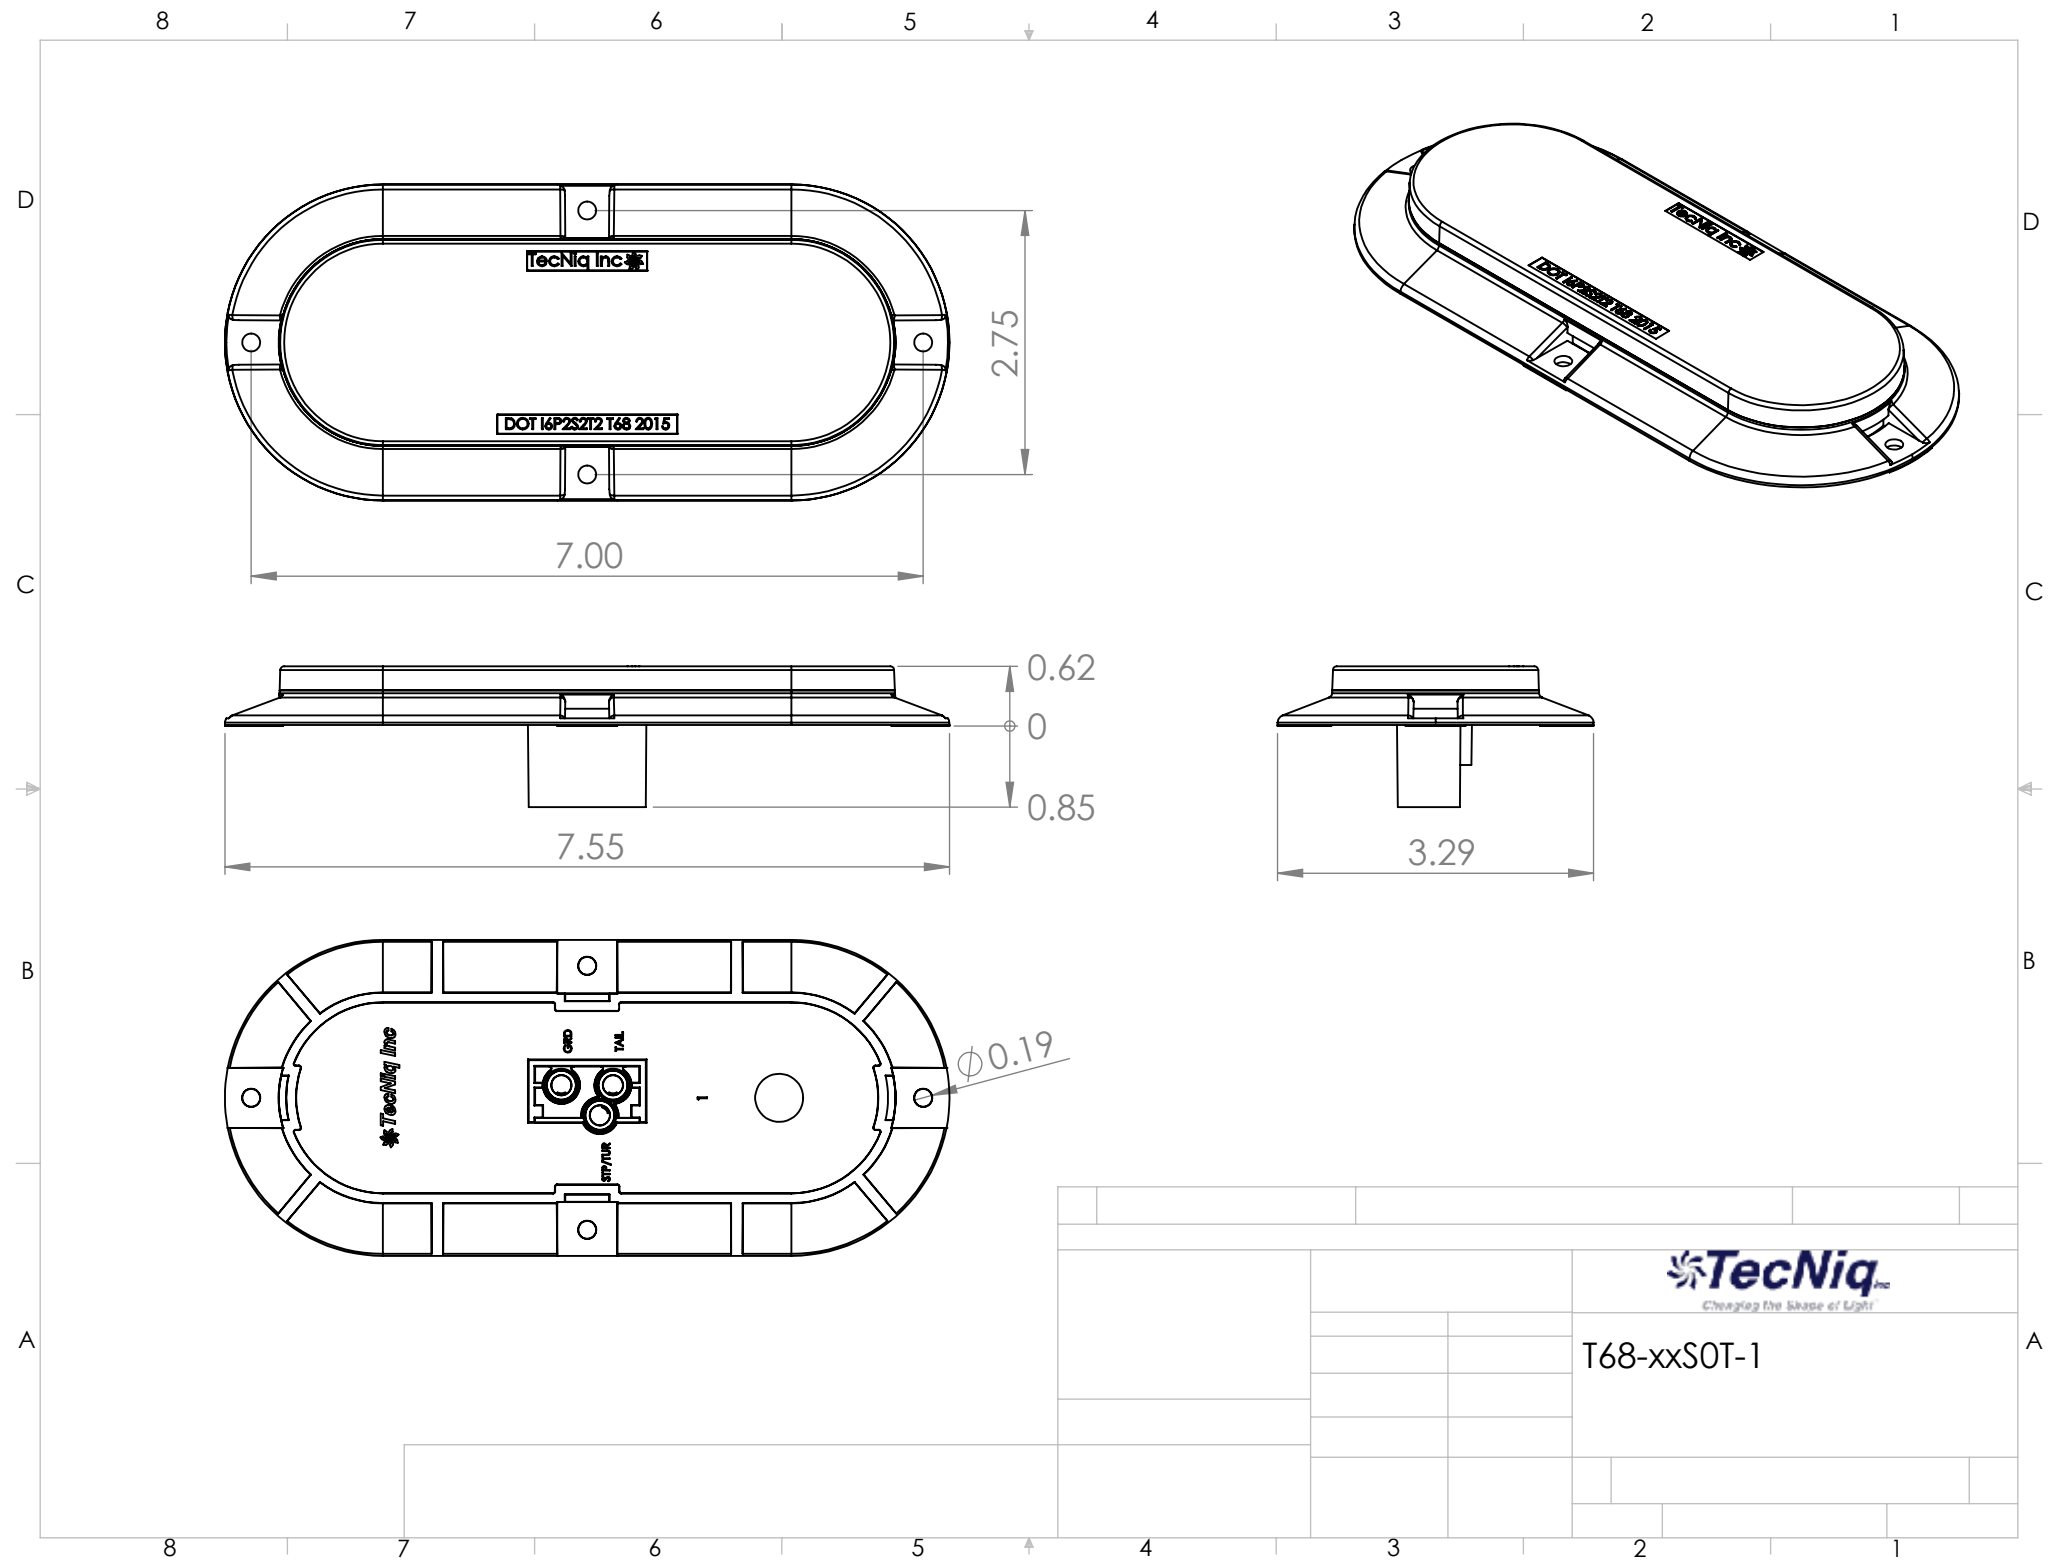

TecNiq
Changing the Shape of Light
 T68-xxFOA

TecNiq
Changing the Shape of Light

T68-xxSOT-1