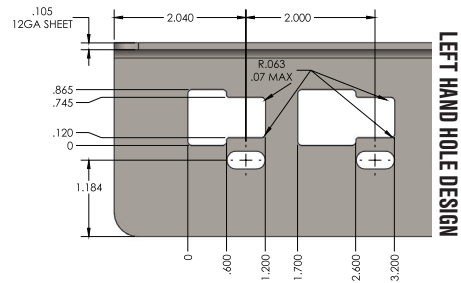

T88 8" TECLOQ - EIGHT/SEVEN FUNCTION BOX LIGHT

STOP, TAIL, TURN, COMBINATION SIDE MARKER AND CLEARANCE LIGHTS, REAR AND SIDE REFLECTORS, & LICENSE LAMP

TecNiq's ALL NEW **T88 TecLoq System** is an evolution in the trailer lighting industry. The TecLoq lights feature an all new, locking interface with a bracket design that locks the box tail light into place with no fasteners necessary. The **T88** box light is an 8 function light (left side includes license plate light) and/or 7 function for the right, including stop, tail, turn, combination side marker and clearance lights, as well as rear and side reflectors. **SUBMERSIBLE!**

TECLOQ MOUNT
LICENSE PLATE BRACKET;
CAN BE MOUNTED AFTER
MOUNTING LIGHT

Specifications

Dimensions:	8" x 2.88" x 2.88" (see diagram)
LEDs:	7+1 (white license plate light on left side)
Voltage:	9 - 14V DC
Current:	0.155A - 0.10 Left 0.055A - 0.10A Right
Connector:	Tri-Pole (PL-3)
Mounting:	TecLoq - hardware free system
LED colors:	Red

California Proposition 65

WARNING: This product can expose you to chemicals including lead, which is known to the State of California to cause cancer, birth defects or other reproductive harm.

Part Numbers	Description	Std Pk	Connector
T88-RRLT-1	8"- 8 Function, TecLoq Box Light, Left Side with Tri-Pole connector	TBD	Tri-Pole
T88-RRRT-1	8"- 7 Function, TecLoq Box Light, Right Side with Tri-Pole connector	TBD	Tri-Pole