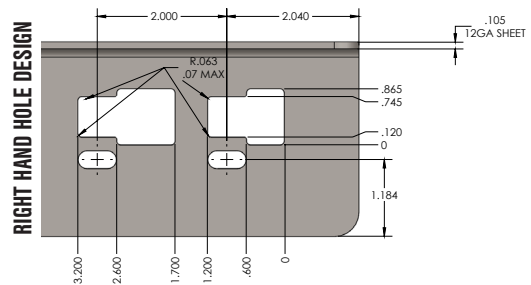

T88 8" TECLOQ - EIGHT/SEVEN FUNCTION BOX LIGHT

STOP, TAIL, TURN, COMBINATION SIDE MARKER AND CLEARANCE LIGHTS, REAR AND SIDE REFLECTORS, & LICENSE LAMP

TecNiq's ALL NEW **T88 TecLoq System** is an evolution in the trailer lighting industry. The TecLoq lights feature an all new, locking interface with a bracket design that locks the box tail light into place with no fasteners necessary. The **T88** box light is an 8 function light (left side includes license plate light) and/or 7 function for the right, including stop, tail, turn, combination side marker and clearance lights, as well as rear and side reflectors. **SUBMERSIBLE!**

TECLOQ MOUNT
LICENSE PLATE BRACKET;
CAN BE MOUNTED AFTER
MOUNTING LIGHT

Specifications

Dimensions:	8" x 2.88" x 2.88" (see diagram)
LEDs:	7+1 (white license plate light on left side)
Voltage:	9 - 14V DC
Current:	0.155A - 0.10 Left 0.055A - 0.10A Right
Connector:	Tri-Pole (PL-3)
Mounting:	TecLoq - hardware free system
LED colors:	Red