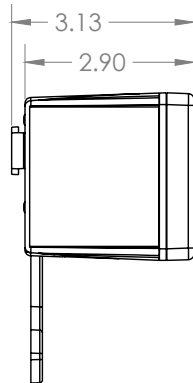

T88 8" TECLOQ - EIGHT/SEVEN FUNCTION BOX LIGHT

STOP, TAIL, TURN, COMBINATION SIDE MARKER AND CLEARANCE LIGHTS, REAR AND SIDE REFLECTORS, & LICENSE LAMP

TecNiq's ALL NEW **T88 TecLoq System** is an evolution in the trailer lighting industry. The TecLoq lights feature an all new, locking interface with a bracket design that locks the box tail light into place with no fasteners necessary. The **T88** box light is an 8 function light (left side includes license plate light) and/or 7 function for the right, including stop, tail, turn, combination side marker and clearance lights, as well as rear and side reflectors. **SUBMERSIBLE!**

TECLOQ MOUNT
LICENSE PLATE BRACKET;
CAN BE MOUNTED AFTER
MOUNTING LIGHT

Specifications

Dimensions:	8" x 2.88" x 2.88" (see diagram)
LEDs:	7+1 (white license plate light on left side)
Voltage:	9 - 14V DC
Current:	0.155A - 0.10 Left 0.055A - 0.10A Right
Connector:	Tri-Pole (PL-3)
Mounting:	TecLoq - hardware free system
LED colors:	Red