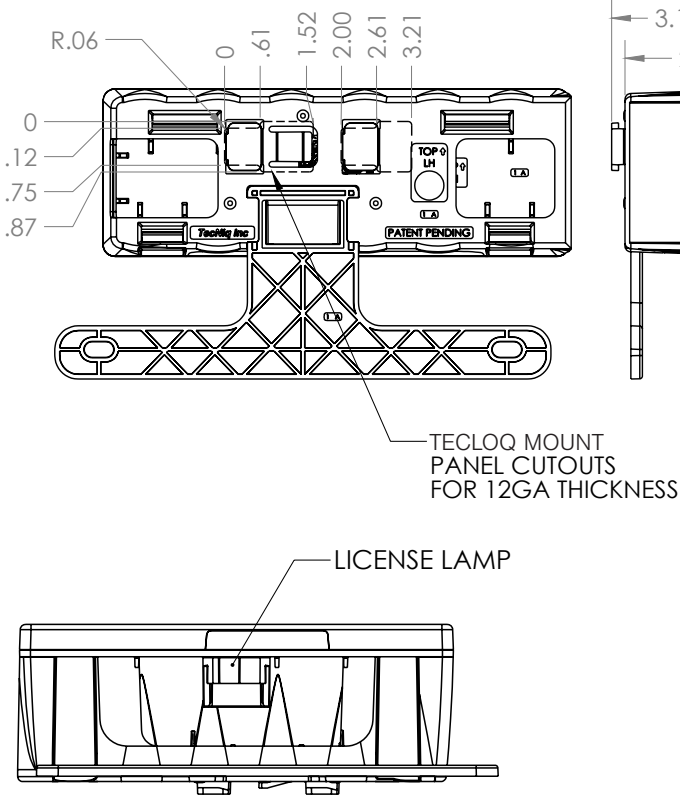

T88 8" TECLOQ - EIGHT/SEVEN FUNCTION BOX LIGHT

STOP, TAIL, TURN, COMBINATION SIDE MARKER AND CLEARANCE LIGHTS, REAR AND SIDE REFLECTORS, & LICENSE LAMP

TecNiq's ALL NEW **T88 TecLoq System** is an evolution in the trailer lighting industry. The TecLoq lights feature an all new, locking interface with a bracket design that locks the box tail light into place with no fasteners necessary. The **T88** box light is an 8 function light (left side includes license plate light) and/or 7 function for the right, including stop, tail, turn, combination side marker and clearance lights, as well as rear and side reflectors. **SUBMERSIBLE!**

Technical Features

- ✦ Locking bracket system that allows for no hardware to be used during tail light installation and the manufacturing process.
- ✦ Ability to cut labor times for installs, as no hardware necessary to install
- ✦ Potentially cuts shipping costs, with ability to stack additional trailers when shipping.
- ✦ T88 TecLoq system brackets can also accommodate traditional lighting sources, for easy roadside fixes when original lights may not be accessible.
- ✦ Meets or exceeds FMVSS 108, and is dust and water proof being sonically welded.
- ✦ TecNiq's Limited Lifetime Warranty

TECLOQ MOUNT
LICENSE PLATE BRACKET;
CAN BE MOUNTED AFTER
MOUNTING LIGHT

Specifications

Dimensions:	8" x 2.88" x 2.88" (see diagram)
LEDs:	7+1 (white license plate light on left side)
Voltage:	9 - 14V DC
Current:	0.155A - 0.10 Left 0.055A - 0.10A Right
Connector:	Tri-Pole (PL-3)
Mounting:	TecLoq - hardware free system
LED colors:	Red

California Proposition 65

WARNING: This product can expose you to chemicals including lead, which is known to the State of California to cause cancer, birth defects or other reproductive harm.

Part Numbers	Description	Std Pk	Connector
T88-RRLT-1	8"- 8 Function, TecLoq Box Light, Left Side with Tri-Pole connector	TBD	Tri-Pole
T88-RRRT-1	8"- 7 Function, TecLoq Box Light, Right Side with Tri-Pole connector	TBD	Tri-Pole