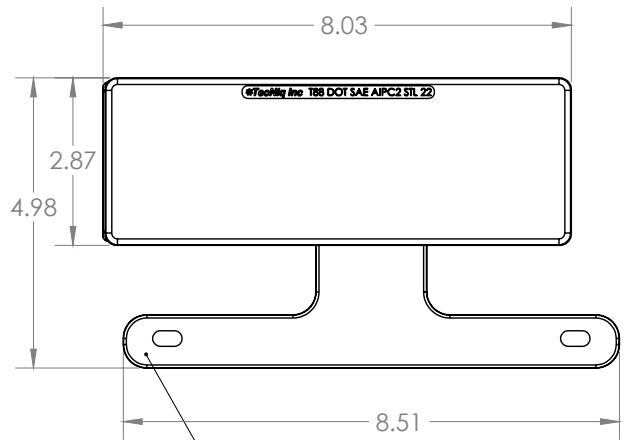

T88 8" TECLOQ - EIGHT/SEVEN FUNCTION BOX LIGHT

STOP, TAIL, TURN, COMBINATION SIDE MARKER AND CLEARANCE LIGHTS, REAR AND SIDE REFLECTORS, & LICENSE LAMP

TecNiq's ALL NEW **T88 TecLoq System** is an evolution in the trailer lighting industry. The TecLoq lights feature an all new, locking interface with a bracket design that locks the box tail light into place with no fasteners necessary. The **T88** box light is an 8 function light (left side includes license plate light) and/or 7 function for the right, including stop, tail, turn, combination side marker and clearance lights, as well as rear and side reflectors. **SUBMERSIBLE!**

TECLOQ MOUNT
LICENSE PLATE BRACKET;
CAN BE MOUNTED AFTER
MOUNTING LIGHT

Specifications

Dimensions:	8" x 2.88" x 2.88" (see diagram)
LEDs:	7+1 (white license plate light on left side)
Voltage:	9 - 14V DC
Current:	0.155A - 0.10 Left 0.055A - 0.10A Right
Connector:	Tri-Pole (PL-3)
Mounting:	TecLoq - hardware free system
LED colors:	Red